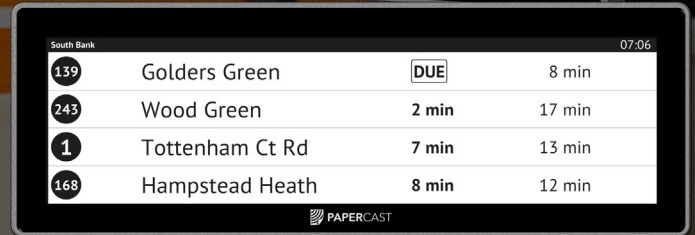

PRODUCT INFORMATION

28" Outdoor E-paper Display

IK08 and IP65 rated outdoor e-paper displays are supplied in a ruggedized enclosure with toughened front glass, designed to be installed within the customer's own structures or to any fixed surface. With wireless, battery and solar capabilities as standard, all models come with optional illumination, interactive functions and text-to-speech modules

GENERAL

Dimensions	758 x 269 x 59 mm (29.84" x 10.59" x 2.32")
Weight	12.5 kg (27.6 lb)
Mounting type	VESA 200 x 200 mm
Enclosure colour	Bezel: RAL 9005 (Jet Black); Interpon 610 - Bismuth (Textured) / Custom Colours

DISPLAY

Greyscale:

Active display area	680.5 x 189.5 mm
Display resolution (Pixels)	3840 x 1080
Displayed colour	Greyscale (16 levels of grey)

Colour:

Active display area	-
Display resolution (Pixels)	-
Displayed colour	-