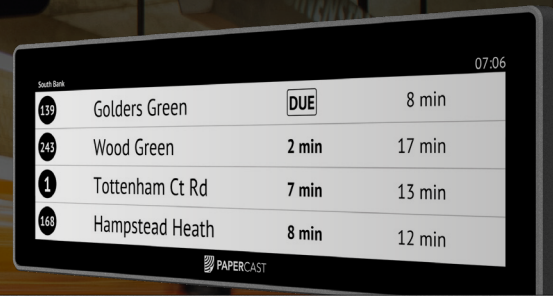

PRODUCT INFORMATION

28" Outdoor E-paper Display

IK08 and IP65 rated outdoor e-paper displays are supplied in a ruggedized enclosure with toughened front glass, designed to be installed within the customer's own structures or to any fixed surface. With wireless, battery and solar capabilities as standard, all models come with optional illumination, interactive functions and text-to-speech modules

GENERAL

Dimensions	758 x 269 x 59 mm (29.84" x 10.59" x 2.32")
Weight	12.5 kg (27.6 lb)
Mounting type	VESA 200 x 200 mm
Enclosure colour	Bezel: RAL 9005 (Jet Black); Interpon 610 - Bismuth (Textured) / Custom Colours

DISPLAY

Greyscale:

Active display area	680.5 x 189.5 mm
Display resolution (Pixels)	3840 x 1080
Displayed colour	Greyscale (16 levels of grey)

Colour:

Active display area	-
Display resolution (Pixels)	-
Displayed colour	-