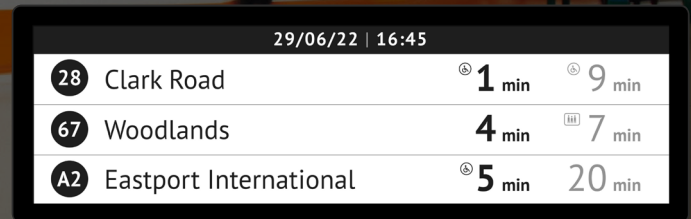

PRODUCT INFORMATION

28" Outdoor E-paper Display

IK09 and IP67 rated outdoor e-paper displays are supplied in a ruggedized enclosure with toughened front glass, designed to be installed within the customer's own structures or to any fixed surface. With wireless, battery and solar capabilities as standard, all models come with optional illumination, interactive functions and text-to-speech modules

DISPLAY

Greyscale:	
Active display area	678 x 185 mm
Display resolution (Pixels)	3840 x 1080
Grey levels	16
Colour:	
Active display area	-
Display resolution (Pixels)	-
Displayed colour	-
Illumination (optional)	Embedded LED front illumination, adjustable
Mean time before failure	>8 years (At 20°C and 65% Humidity)