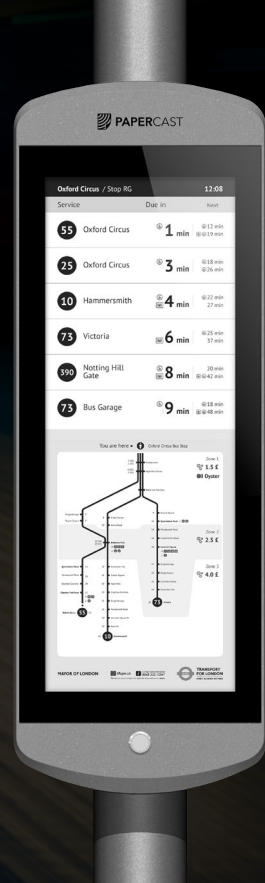

PRODUCT INFORMATION

23" Outdoor E-paper Display

IK09 and IP67 rated outdoor e-paper displays are supplied in a ruggedized enclosure with toughened front glass, designed to be installed within the customer's own structures or to any fixed surface. With wireless, battery and solar capabilities as standard, all models come with optional illumination, interactive functions and text-to-speech modules

GENERAL

Dimensions	757 x 269 x 65 mm
Weight	11 kg
Mounting type	Round Post / Square Post / Wall
Enclosure colour	Bezel: RAL 9005 (Jet Black); Interpon 610 – Bismuth (Textured) / Custom Colours

DISPLAY

Greyscale:

Active display area	546 x 200 mm
Display resolution (Pixels)	3200 x 1200
Grey levels	16

Colour:

Active display area	546 x 200 mm
Display resolution (Pixels)	3200 x 1200
Displayed colour	4096

Illumination (optional) Embedded LED front illumination, adjustable