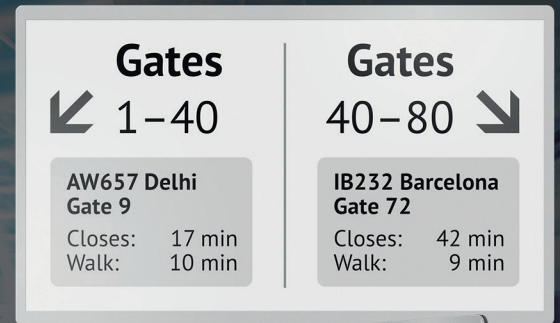

PRODUCT INFORMATION

32" Indoor E-paper Display (Greyscale and Colour)

Ultra slimline and lightweight indoor e-paper displays are designed to be installed within the customer's own enclosures or structures. With industry leading power efficiency, the displays run on rechargeable batteries longer than any other display technology. Wirelessly connected to the content management system, they can be positioned anywhere and moved from location to location with ease.

GENERAL

Dimension (L x H x W)	717 x 426 x 44.2
Weight	6kg
Mounting type	Embedded (VESA 200 M8)

DISPLAY

Display resolution	RGB 1280 x 720 pixel Greyscale 2560 x 1440 pixels
Active display area	690 x 390 mm
Pigment	RGB (4 bit levels for each RGBW channel) Greyscale (16 levels of grey)
Display type	Reflective

ENVIRONMENT

Operating temperature	Greyscale: 0°C to +50°C (32°F to +122°F) Black & white: -15°C to +70°C (-5°F to +158°F)
-----------------------	--

CONNECTIVITY

Communication	Mobile network or WiFi or Ethernet
Mobile network	4G/LTE
Mobile network antenna	External antenna
WiFi (optional)	Dual band (2.4/5 GHz) 802.11 ac/b/g/n
WiFi antenna (optional)	External
Ethernet (optional)	10/100/1000 Mbps