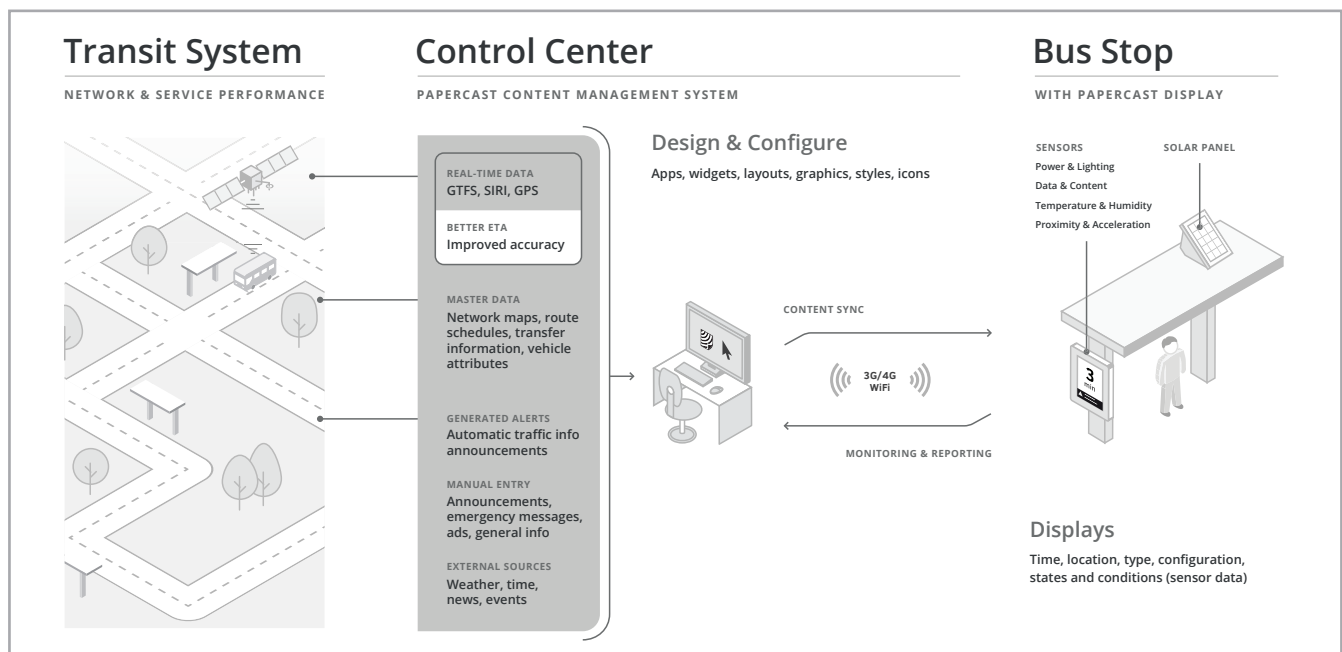

Integration

Easy integration with open data feed standards such as GTFS, GTFS RT or SIRI

Content

Intuitive graphic design tools for clear and visually striking travel information

Control

Monitor, manage and report on every aspect of your displays in real-time