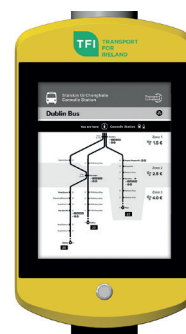

Superior Experience

Easily design a wide range of valuable travel information

Illumination

Embedded LED lighting for screen visibility in the dark

Interactive

Buttons allow users to browse information and languages

Text-to-Speech

Verbally announces essential travel information