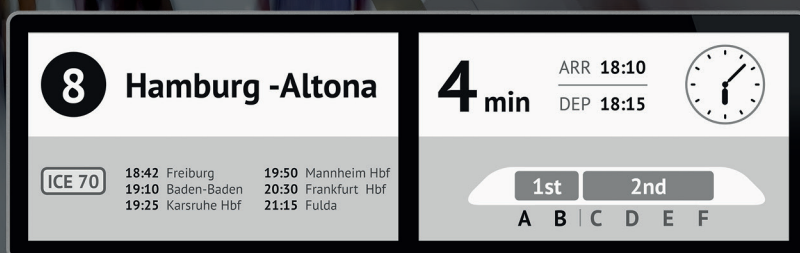

PRODUCT INFORMATION

57" Outdoor E-paper Display (Wide)

IP65 rated outdoor e-paper displays are supplied in a ruggedized enclosure with toughened front glass, designed to be installed within the customer's own structures or to any fixed surface. With wireless, battery and solar capabilities as standard, all models come with optional illumination, interactive functions and text-to-speech modules

GENERAL

Dimension (L x H x W)	1398 x 460 x 50 mm
Weight	33.8 kg (74.5 lb)
Mounting type	Embedded (VESA 2x 200 M8)
Colour	RAL 9006 Custom colours also available

DISPLAY

Display resolution	RGB 5120 x 1440 pixels Greyscale 2560 x 720 pixels
Active display area	1380 x 390 mm
Pigment	RGB (4 bit levels for each RGBW channel) Greyscale (16 levels of grey)
Display type	Reflective
Illumination	Embedded LED front illumination, adjustable
Ambient light sensor	Optional

ENVIRONMENT

Operating temperature	Greyscale: -20°C to +70°C (-4°F to +158°F)
Protection	IP65

CONNECTIVITY

Communication	Mobile network or WiFi or Ethernet
Mobile network	3G or optional 4G/LTE
Mobile network antenna	Internal (external antenna optional)
WiFi (optional)	Dual band (2.4/5 GHz) 802.11 ac/b/g/n
WiFi antenna (optional)	Internal / external
Ethernet (optional)	10/100/1000 Mbps

ELECTRICAL

Power supply	12 V DC (from AC mains via power supply) or 12 V DC solar panel
Power consumption (1 min data update)	100 mA (without illumination) 200 mA (illuminated)
Power consumption (Text-to-speech)	180 mA (without illumination) 280 mA (illuminated)
Power consumption (User interaction)	200 mA (without illumination) 300 mA (illuminated) Support for full shutdown with timer
Power supply connector	Male 5-pin circular waterproof
Ethernet connector	Ethernet circular waterproof